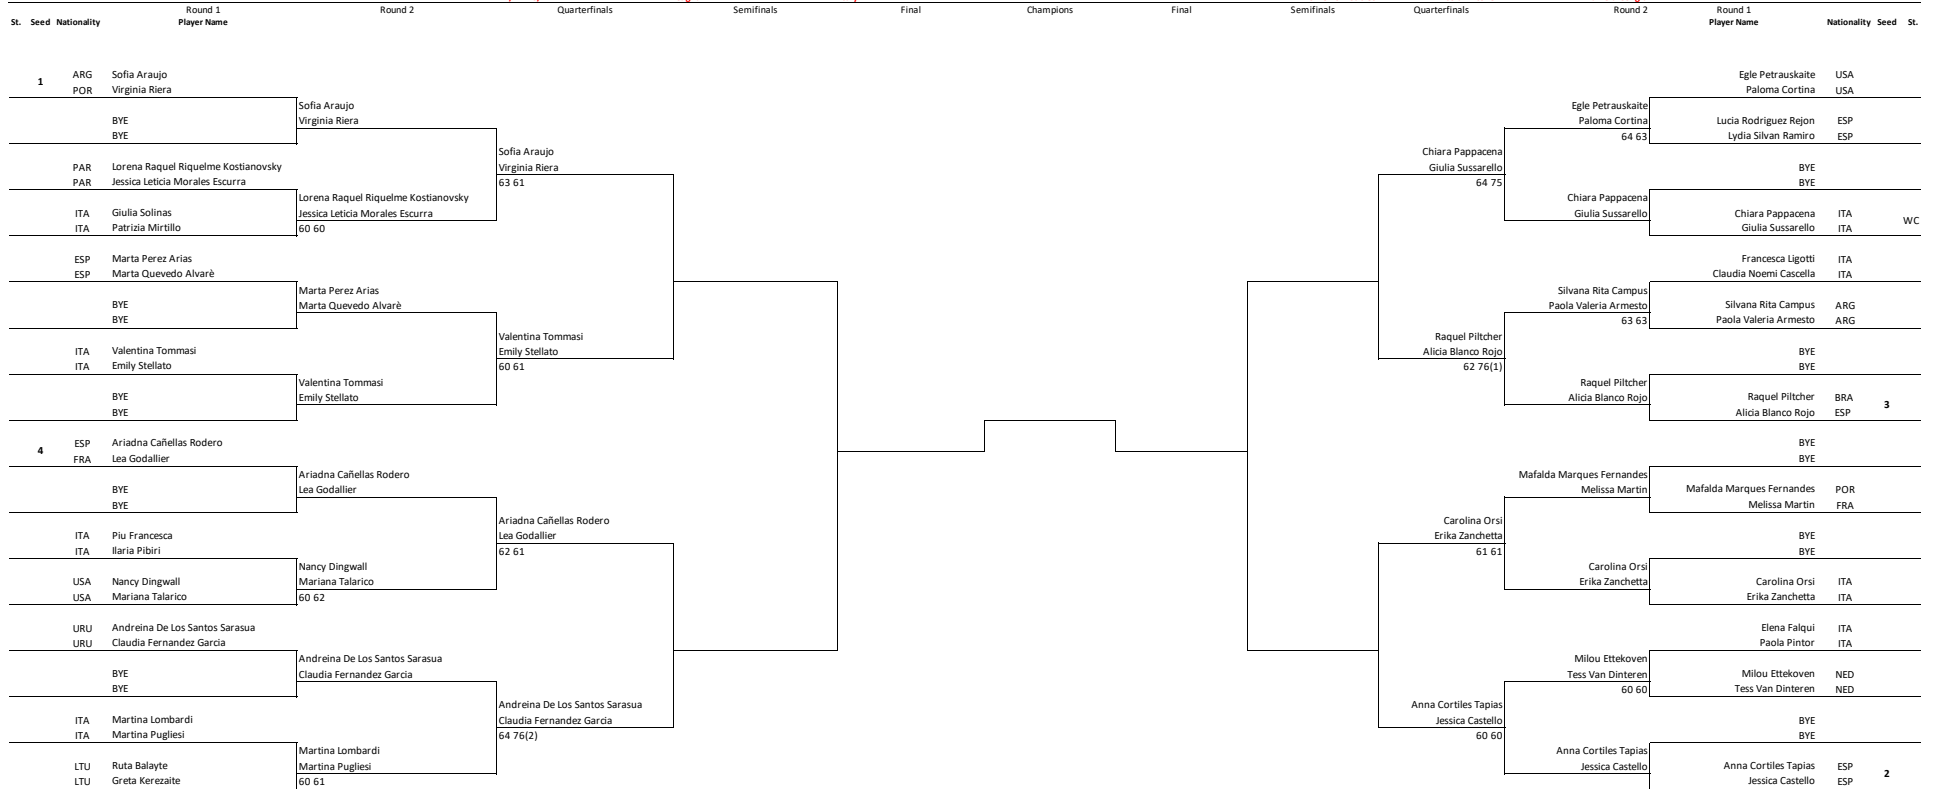

CUPRA FIP FINALS 2020
IPF International Padel Federation

Tournament Director
Daniela Conzola

Seeded Team(s)			
Seeding	Player 1	Player 2	Total Points
1	Sofia Araujo	Virginia Riera	3940
2	Anna Cortiles Tapias	Jessica Castello	2314
3	Raquel Piltcher	Alicia Blanco Rojo	2299
4	Ariadna Cañellas Rodero	Lea Godallier	1707