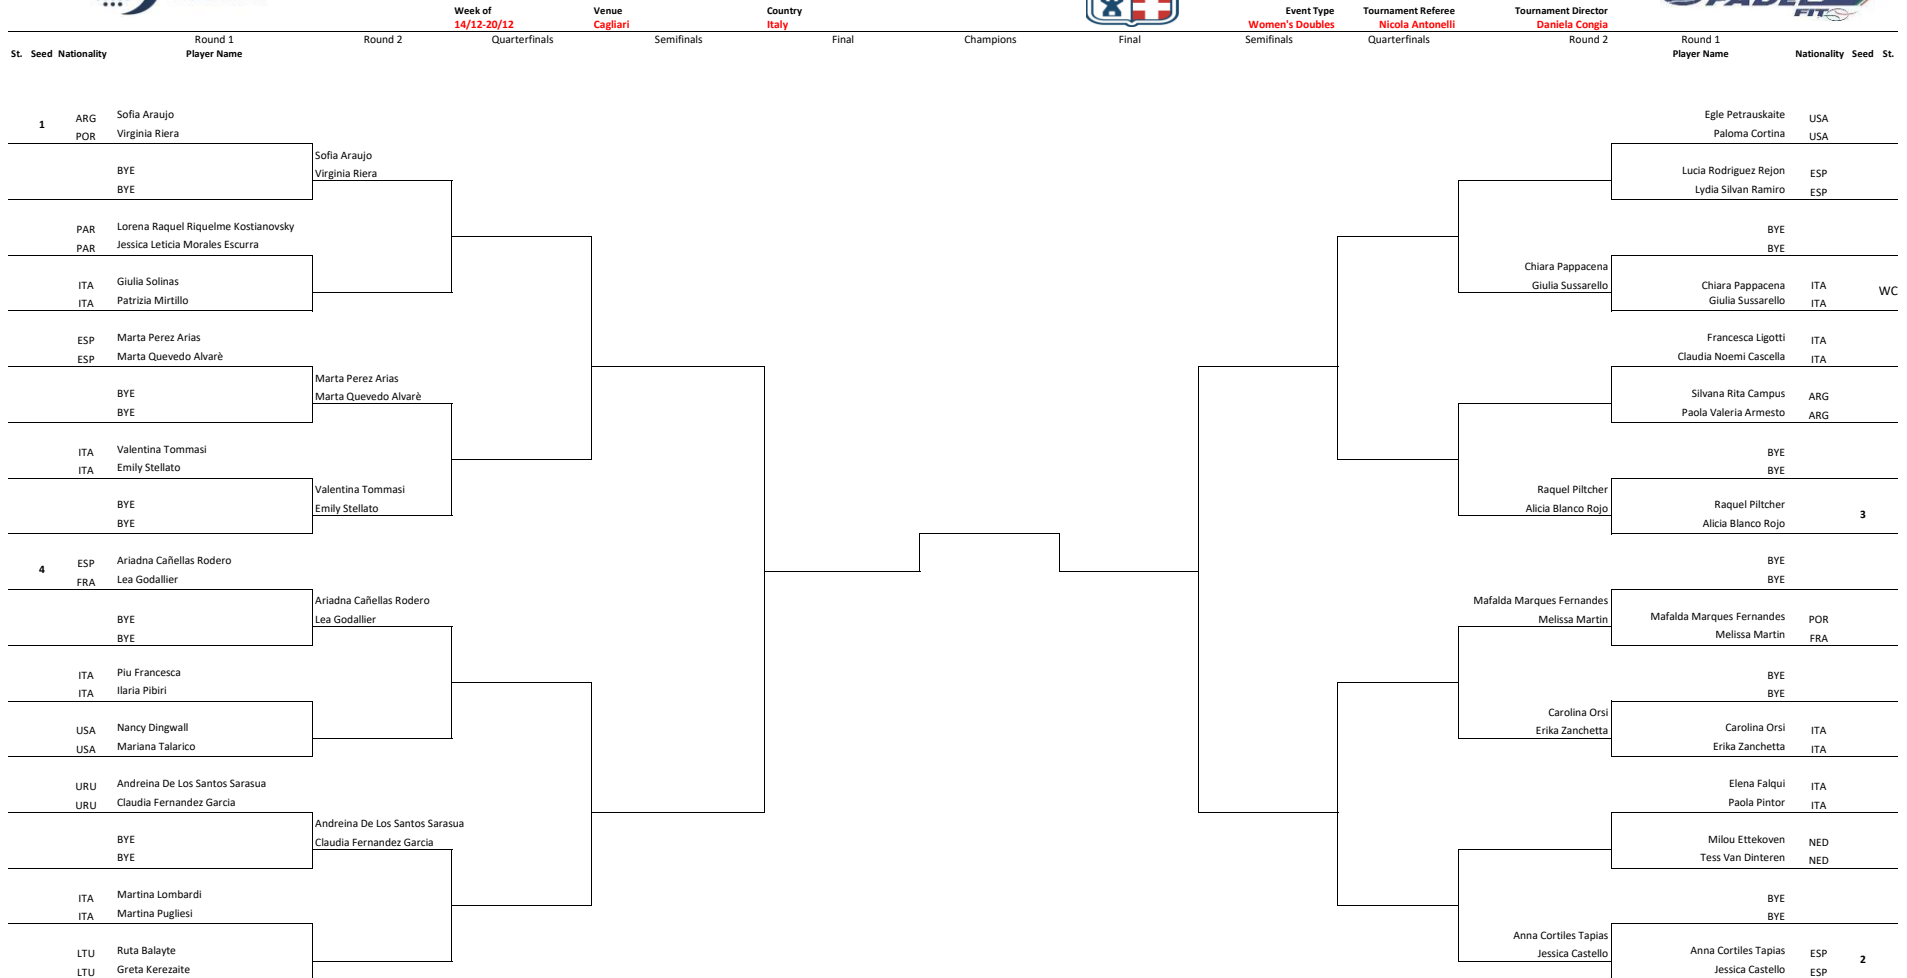

CUPRA FIP FINALS 2020
IPF International Padel Federation

Seeded Team(s)			
Seeding	Player 1	Player 2	Total Points
1	Sofia Araujo	Virginia Riera	3940
2	Anna Cortiles Tapias	Jessica Castello	2314
3	Raquel Piltcher	Alicia Blanco Rojo	2299
4	Ariadna Cañellas Rodero	Lea Godallier	1707